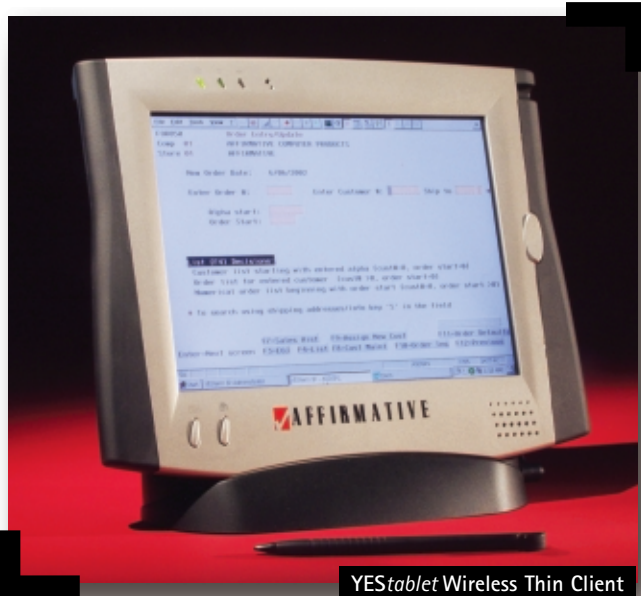

Thin client technology in the palm of your hand.

YES^{table} Wireless Thin Client

Overview

The YES^{table} is a wireless, portable, Thin Client, Windows Based Terminal with advanced features applicable to a wide variety of applications. The device provides access to Web-enabled applications, Windows Terminal Services, Citrix Servers and IBM host computers via 5250 and 3270 terminal emulation.

YES^{table} features a bright 8.4 inch TFT-LCD screen with 800x600 resolution, touch screen support and pop-up keyboard in two sizes. Windows, Browser and IBM terminal emulation can be operated using the stylus provided and the pop-up, on-screen keyboard used only when data input is required.

Feature Highlights

- Windows CE 3.0 and Internet Explorer 4.0 with ICA & RDP Terminal clients; YES^{term} 5250e/3270e Emulation Software with Hot Spots and GUI controls for touch screen operation
- Windows Media Player, Java Virtual Machine™, Acrobat PDF and Microsoft Office Suite Viewers
- Email Client
- Pocket Word
- 2.4 GHz wireless communication (IEEE 802.11b, standard)
- Brilliant 8.4" TFT Active Matrix LCD at 800x600 SVGA resolution
- Integrated touch screen display with "on screen" soft keyboard support
- 1 external Compact Flash™ slot
- USB port, with printer, keyboard, bar code scanner and mouse support
- Full 16-bit audio with stereo; headphone jack; built-in speaker and microphone
- Cradle for charging and support
- Quiet and reliable fan-less operation with no moving parts

The tablet includes a larger screen, compared to a PDA, allowing for a pop-up touch-screen keyboard so users need not learn a new handwriting style and can access real-time applications on a wide variety of servers and hosts. The unit weighs only 2.3 pounds and has non-slip rubber handles on both sides with easy access to keyboard and scroll buttons. The user interface is the familiar Windows desktop with icons and push-button controls for all applications, including legacy IBM application programs.